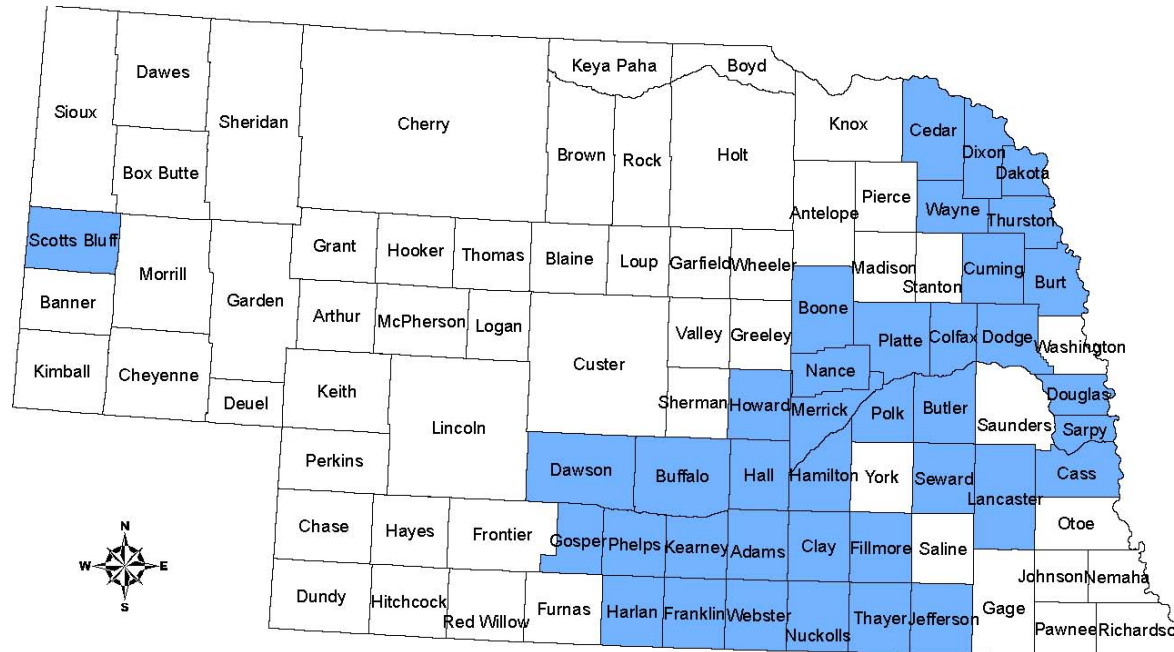

Dial 2-1-1 from these Counties

Key:

Nebraska counties in **blue** currently have access to 2-1-1

Callers in 38 Nebraska counties have 2-1-1 access: Adams, Boone, Buffalo, Burt, Butler, Cass, Cedar, Clay, Colfax, Cuming, Dakota, Dawson, Dixon, Dodge, Douglas, Fillmore, Franklin, Gosper, Hall, Hamilton, Harlan, Howard, Jefferson, Kearney, Lancaster, Merrick, Nance, Nuckolls, Phelps, Platte, Polk, Sarpy, Scotts Bluff, Seward, Thayer, Thurston, Wayne, and Webster Counties. Callers in the City of York also have 2-1-1 access.

The Nebraska 2-1-1 Call Center also serves eight counties in southwest Iowa: Cass, Fremont, Harrison, Mills, Montgomery, Page, Pottawattamie, and Shelby.